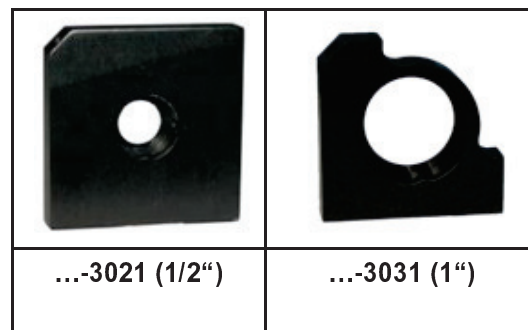

E-MDI

E-MDI

The **Easy MDI** is a low cost version of the MDI mirror mount. But the Easy MDI also guarantees a precise and repeatable adjustment for one inch optics.

Features:

- Precisely adjustable
- Low price
- Available with following front plates

The difference to the original MDI:

- no carbide spikes
- smaller back plate
- without thread but with lowering for M4 screws
- only available with 2 screws with **250 µm/turn (100 TPI)**